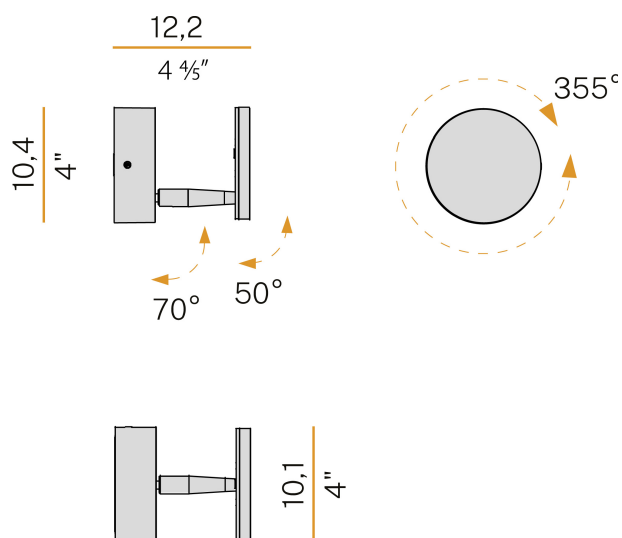

PANZERI

Bella

220-240V AC dimmable (Step DIM)

A05202.011.0509

● black

Data sheet

CODE	A05202.011.0509
SYSTEM POWER CONSUMPTION	5W
EFFICACY	77.6lm/W
LIGHT SOURCE	LED
LIGHT SOURCE LIFETIME	L80 (B10) 70.000h
COLOUR TEMPERATURE	2700K Ra>90
LIGHT DISTRIBUTION	adjustable
POWER SUPPLY	220-240V AC
FREQUENCY	50/60Hz
ELECTRICAL CONFIGURATION	dimmable (Step DIM)
DRIVER	integrated included
NOMINAL LUMINOUS FLUX	460lm
LUMEN OUTPUT	388lm
EFFICIENCY	84.3%
WEIGHT	0,56 Kg
PROTECTION DEGREE	IP20
COLOUR TOLLERANCES	SDCM 3
PACKING DIMENSIONS (CM)	12,0 x 24,0 x 13,0

Ceiling or wall lighting fixture for interiors, with swivelling light beam.
Galvanized sheet metal ceiling or wall bracket.
Die-cast aluminium wall plate in white, black, bronze, mat brass or titanium polyacrylic paint.
Turned brass joints in polyacrylic paint.
Die-cast aluminium structure in polyacrylic paint.
Die-cast aluminium head rotating on three axes in polyacrylic paint.
Modelled acrylic diffuser with mat finish.
Aluminium closing disk in polyacrylic paint.
Push-button to adjust luminosity according to 5 levels of visual comfort.

Technical drawing

Polar diagram